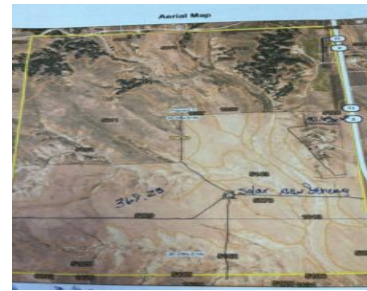

# 12081 HWY 2/71 CRAWFORD

<https://nwnebraskamls.com>

12081 Hwy 2 71,  
Crawford, NE  
69339, USA

**\$440,000**

Located south of Crawford close to Fort Robinson State Park Call Teri Today!!  
 1-308-430-3883 Directions : 15 miles South of Crawford. Survey complete  
 legal description: Portions of 19, and 30 Township 29 North, Range 51 West of  
 the 6th P.W., Dawes County, Nebraska