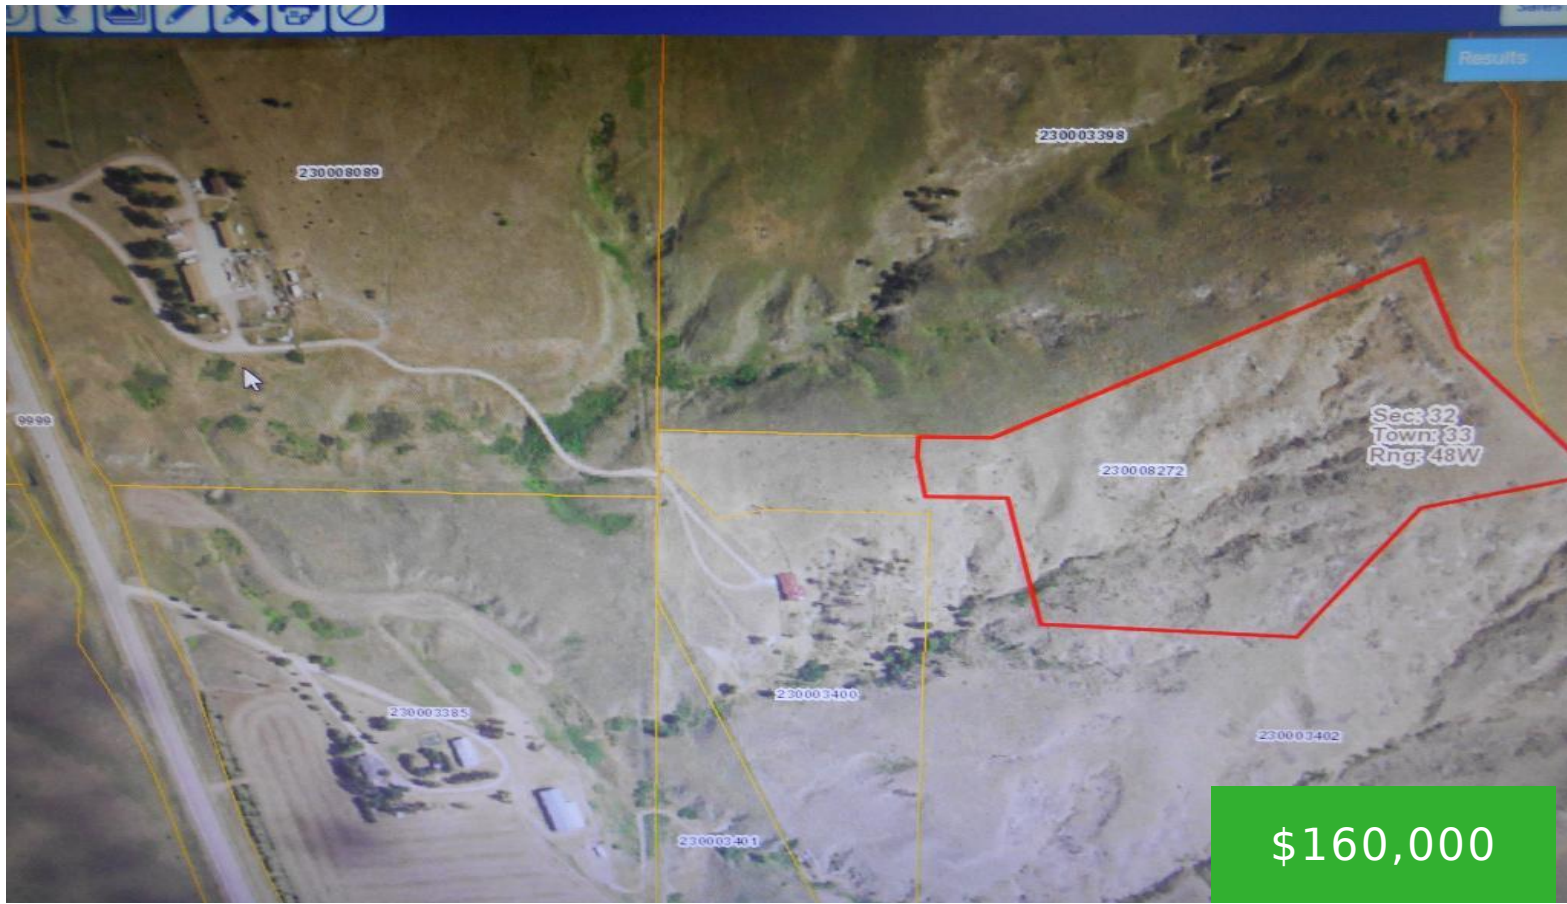

16 ACRES SOUTH OF CHADRON

<https://nwnebraskamls.com>

Nice country acreage. Ready to build. 16.31 acres. Parcel 230008272.

Bruce Scheopner

Associated Brokers

- Ranch / Land
- Active

Basics

Status: Active

Category: Ranch / Land

Date added: Added 1 month ago