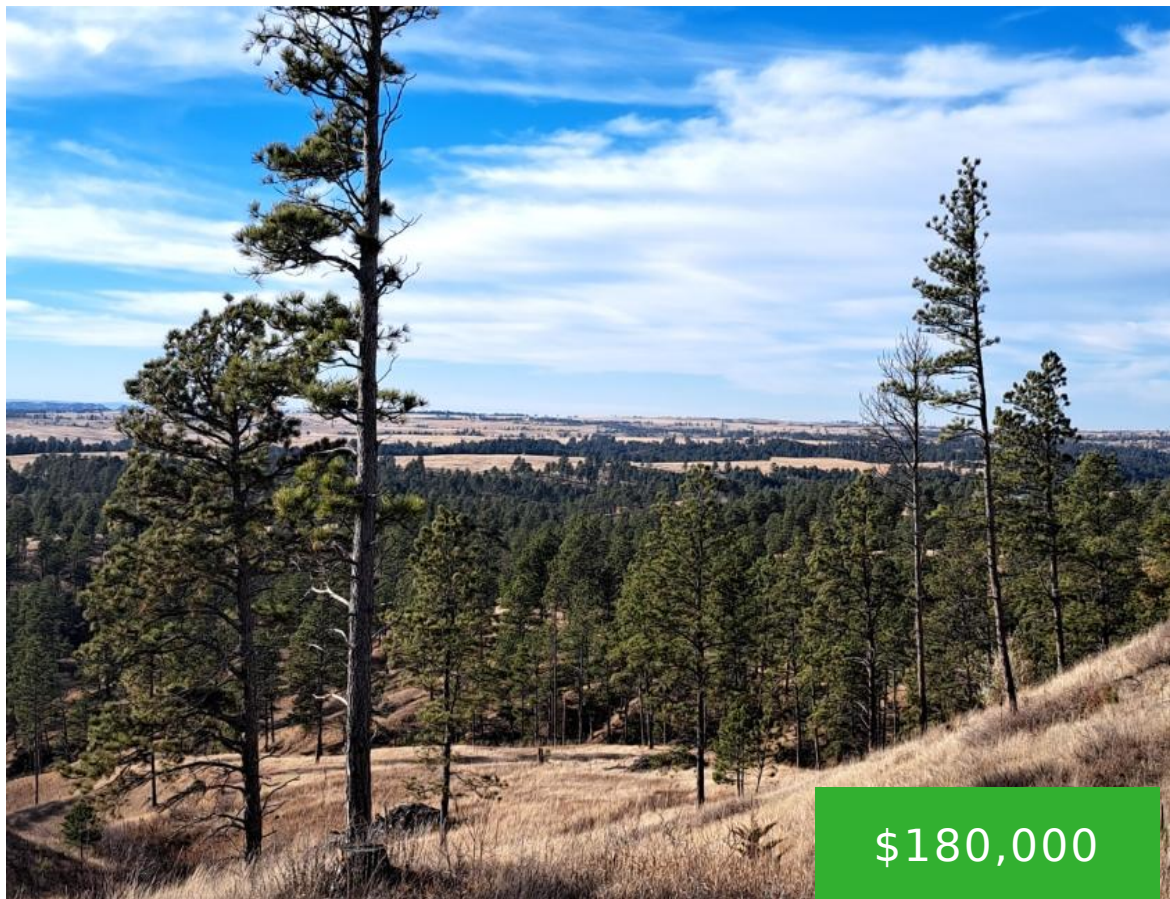

PINE RIDGE HWY 385 ACREAGE CHADRON, NE

<https://nwnebraskamls.com>

15710 US-385,
Chadron, NE 69337,
USA

Call Today!!! Jessica Brueckner, Broker Associate 308-430-4094 OR Donny Grantham Sales Associate 308-430-4678 Chadron, Nebraska Home for Sale Beautiful Acreage 12.5 miles south of Chadron. This property features 30.93 acres with highway frontage and is ready for you to build your dream home! Take in the panoramic views of the Pine Ridge from this beautiful acreage. Utilities ... [Read more](#)

- Land
- Residential, Rural
- Sold

Jessica Brueckner
Western View Real Estate

Donny Grantham
Western View Real Estate

Basics

Status: Sold

Category: Residential, Rural

Type: Land

Date added: Added 1 year ago